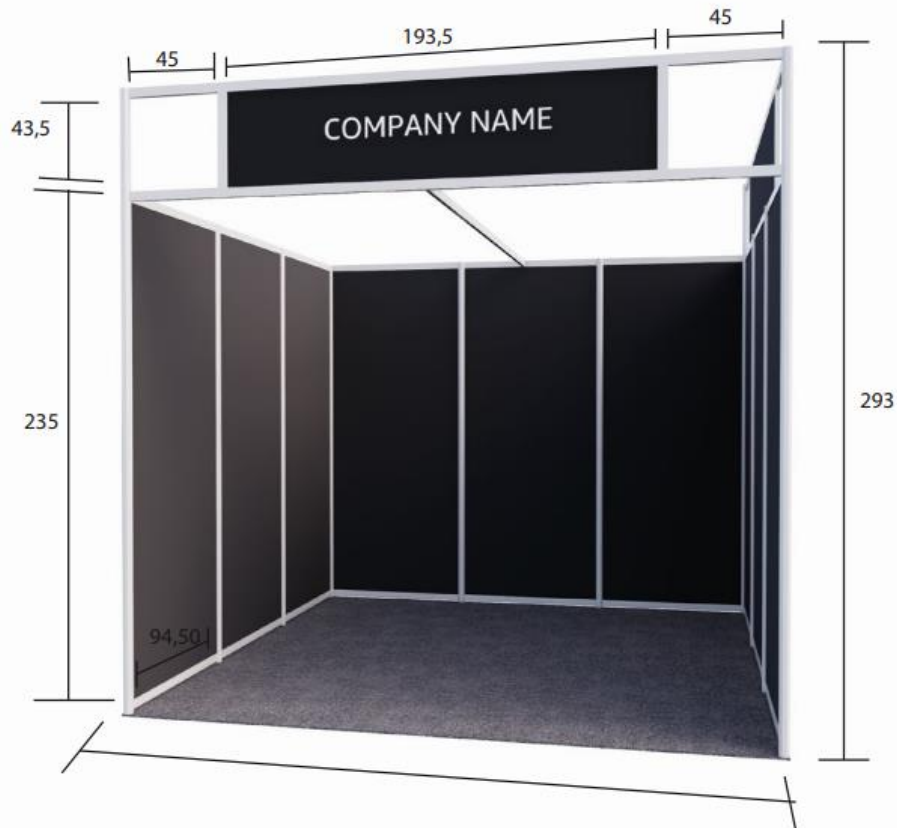

Stand Art of Magic

STAND 9m2 (3X3) 1 FACE

- Shell scheme in black
- Minimum size available, 9sqm
- Stand Art of Magic includes the following:
 - Anthracite grey fair carpet placed directly on the ground. (Includes removal, which consist of removing the carpet from the floor, remove the double-sided tape that sticks it to the ground and take it to the recycling container supplied by Fira)
 - Anodized aluminum profiles
 - Melamine panels in black at 245cm/h
 - Fascia with black standard panel straight at 43,5cm/h
 - Company name with white vinyl (standard letter)
- Furniture package per standard shell scheme stand
 - 2 plastic tables 180x75cm
 - 2 black tablecloths 160cm width
 - 2 white plastics chairs
 - 1 black plastic bin